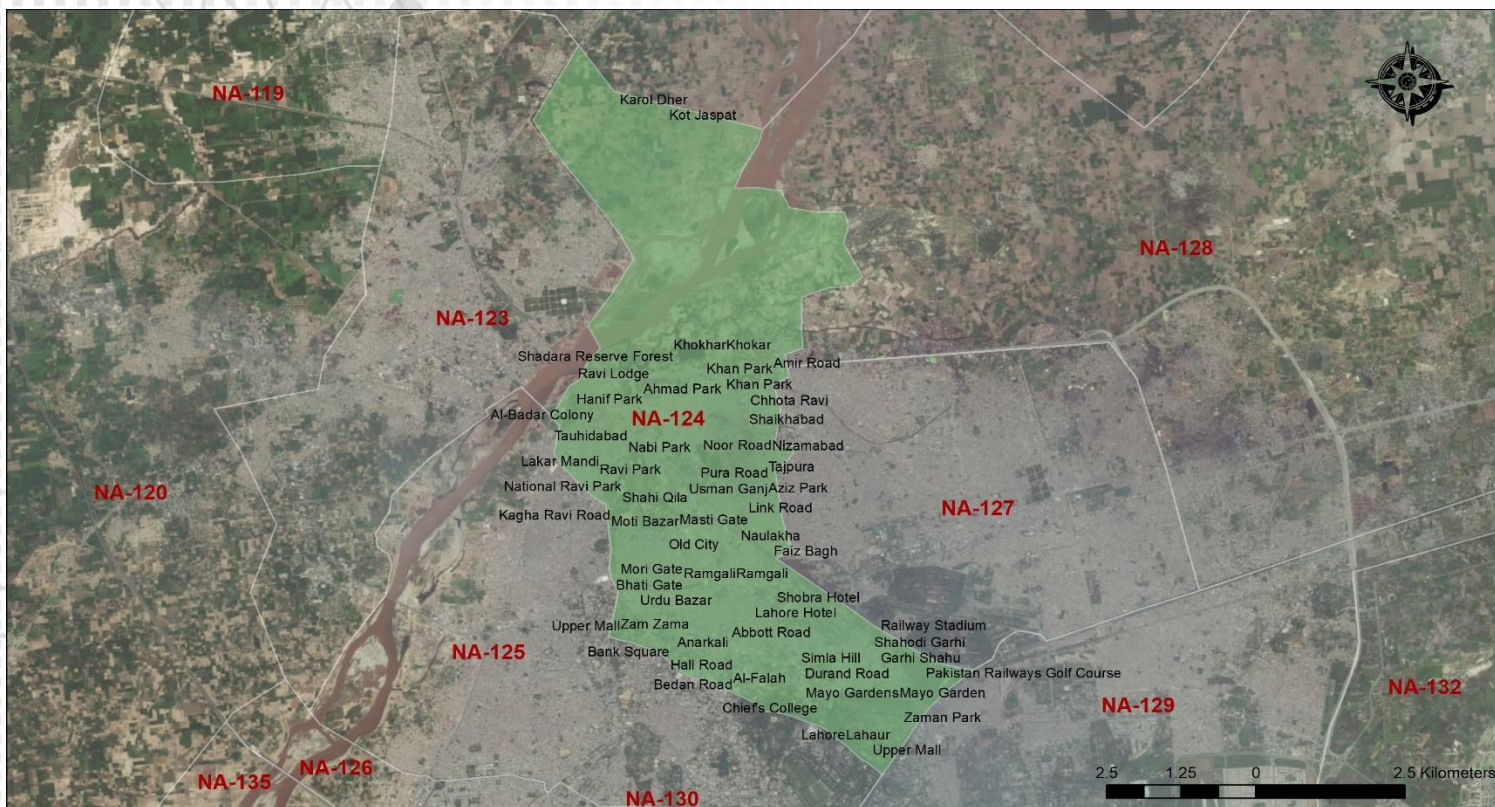

CONSTITUENCY PROFILE

NA-124 LAHORE-II

PUNJAB

CONSTITUENCY
POPULATION

801,410

VOTER STATISTICS

Male

299,681

Female

233,816

Total

533,497

67%

of the total population
are registered as voters

POLLING STATIONS

158

Male

152

Female

105

Combined

415

Total

Number of polling stations where
registered voters exceed 1,200

AVERAGE VOTER
AT POLLING STATION

1,286

AVERAGE VOTER
AT POLLING BOOTH

511

LIST OF CONTESTING CANDIDATES

#	Name	Name of Political Party
1	Babu Zaheer Ahmad Chaudhry	Pakistan Peoples Party Parliamentarians
2	Saleem Hammad	Independent
3	Sumaira Nureen	Tehreek-e-Labaik Pakistan
4	Asim Irshad Khan	Pak Sarzameen Party
5	Muhammad Afzal	Muttahidda Majlis-e-Amal Pakistan
6	Muhammad Hamza Shehbaz Sharif	Pakistan Muslim League (Nawaz)
7	Muhammad Nauman Qaiser	Pakistan Tehreek-e-Insaf